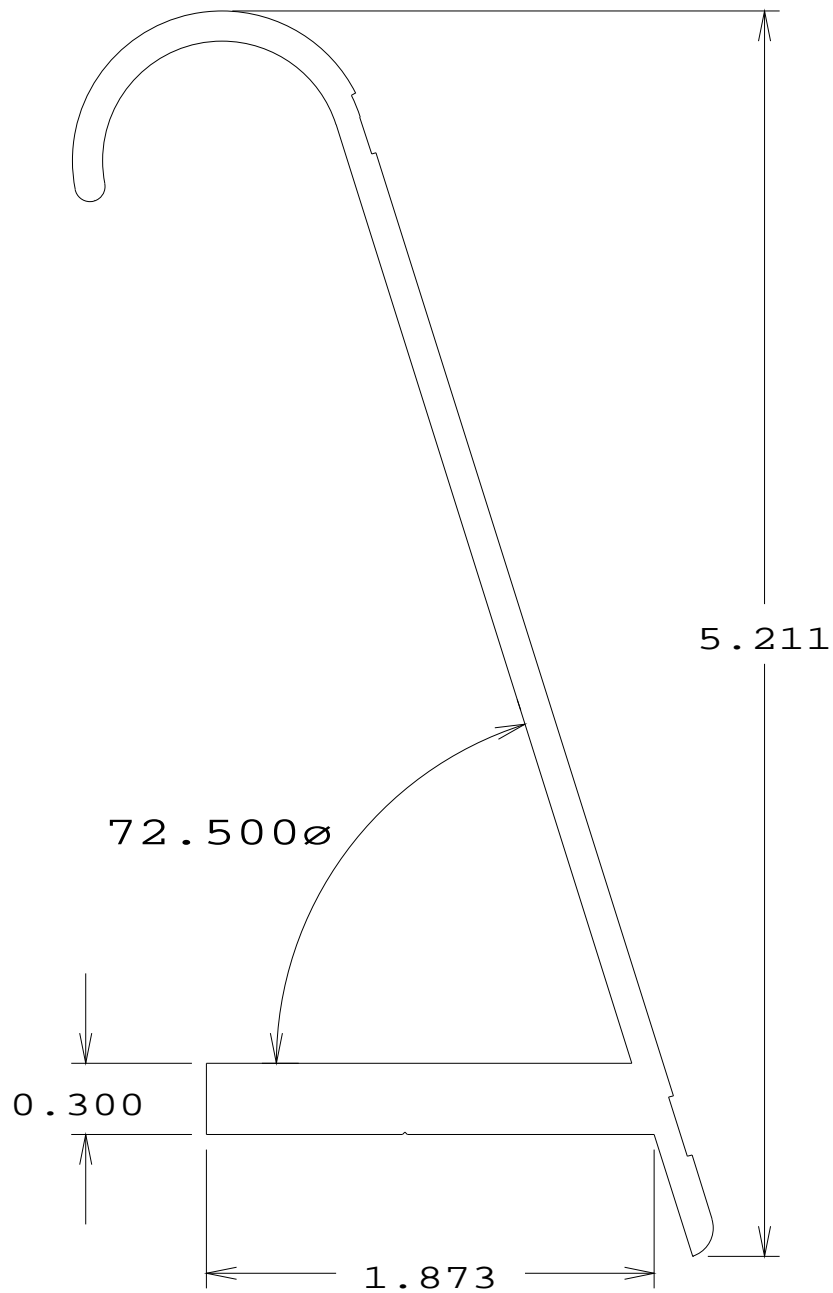

Van Bracket

5447 6063 T-6

Christensen Manufacturing Corp.

Extension Beam / Van Crossmember

7357 6063 T-6

Christensen Manufacturing Corp.

Extension Beam
5993 6063 T-6
Christensen Manufacturing Corp.

Van Side Stop
6736 6063 T-6
Christensen Manufacturing Corp.