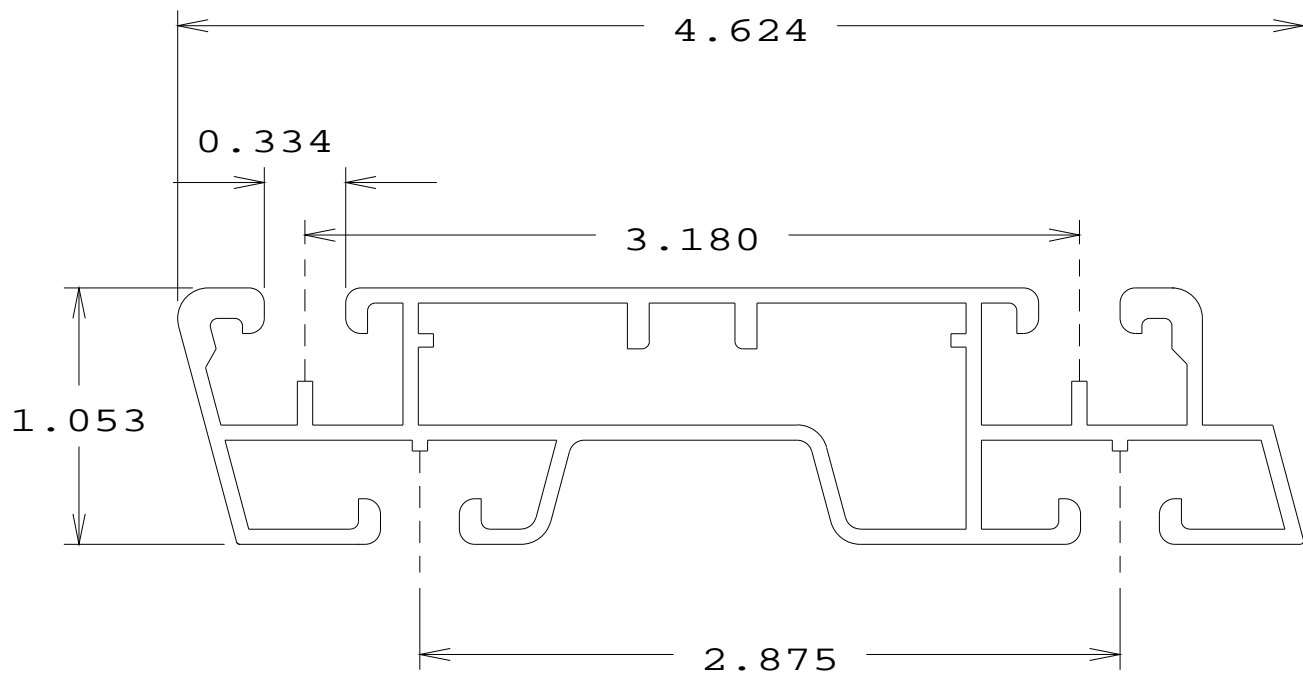

Van Bracket

5447 6063 T-6

Christensen Manufacturing Corp.

Extension Beam / Van Crossmember

7357 6063 T-6

Christensen Manufacturing Corp.

Extension Beam
5993 6063 T-6
Christensen Manufacturing Corp.

Van Side Stop
6736 6063 T-6
Christensen Manufacturing Corp.